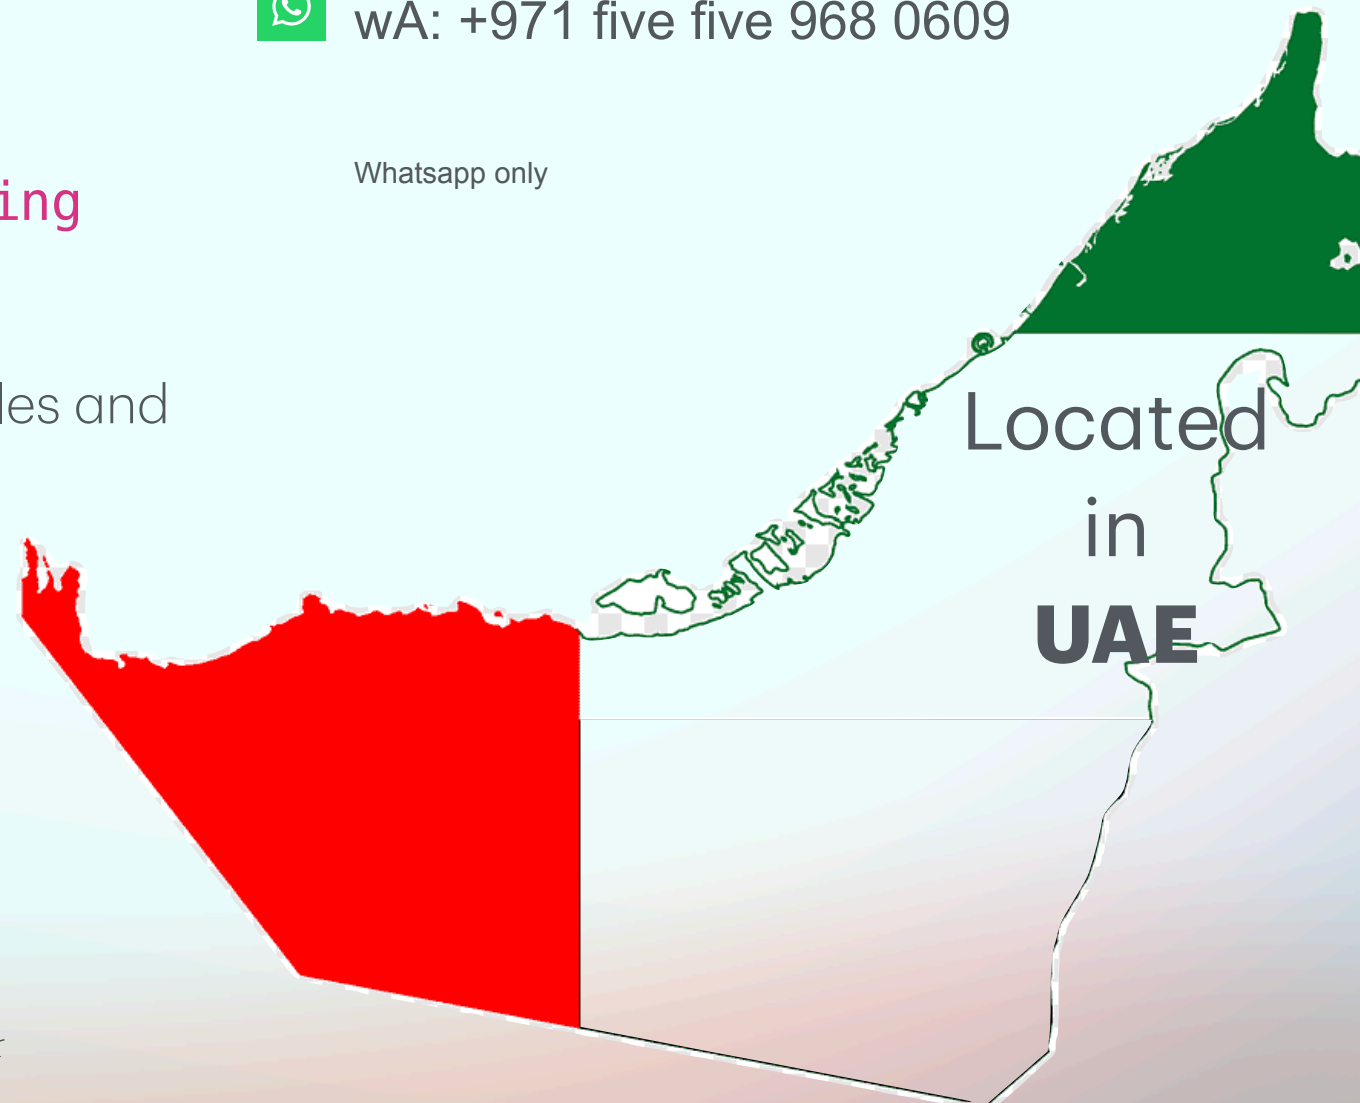

Whatsapp only

Welcome to our Engineering Company

Internationally experienced sales and
service engineers

Located in **UAE**

Founded in **2010** in Germany, served
Switzerland and Austria...

In UAE, USA, Czech, UK and with collaboration with our
manufacturers, in many other countries